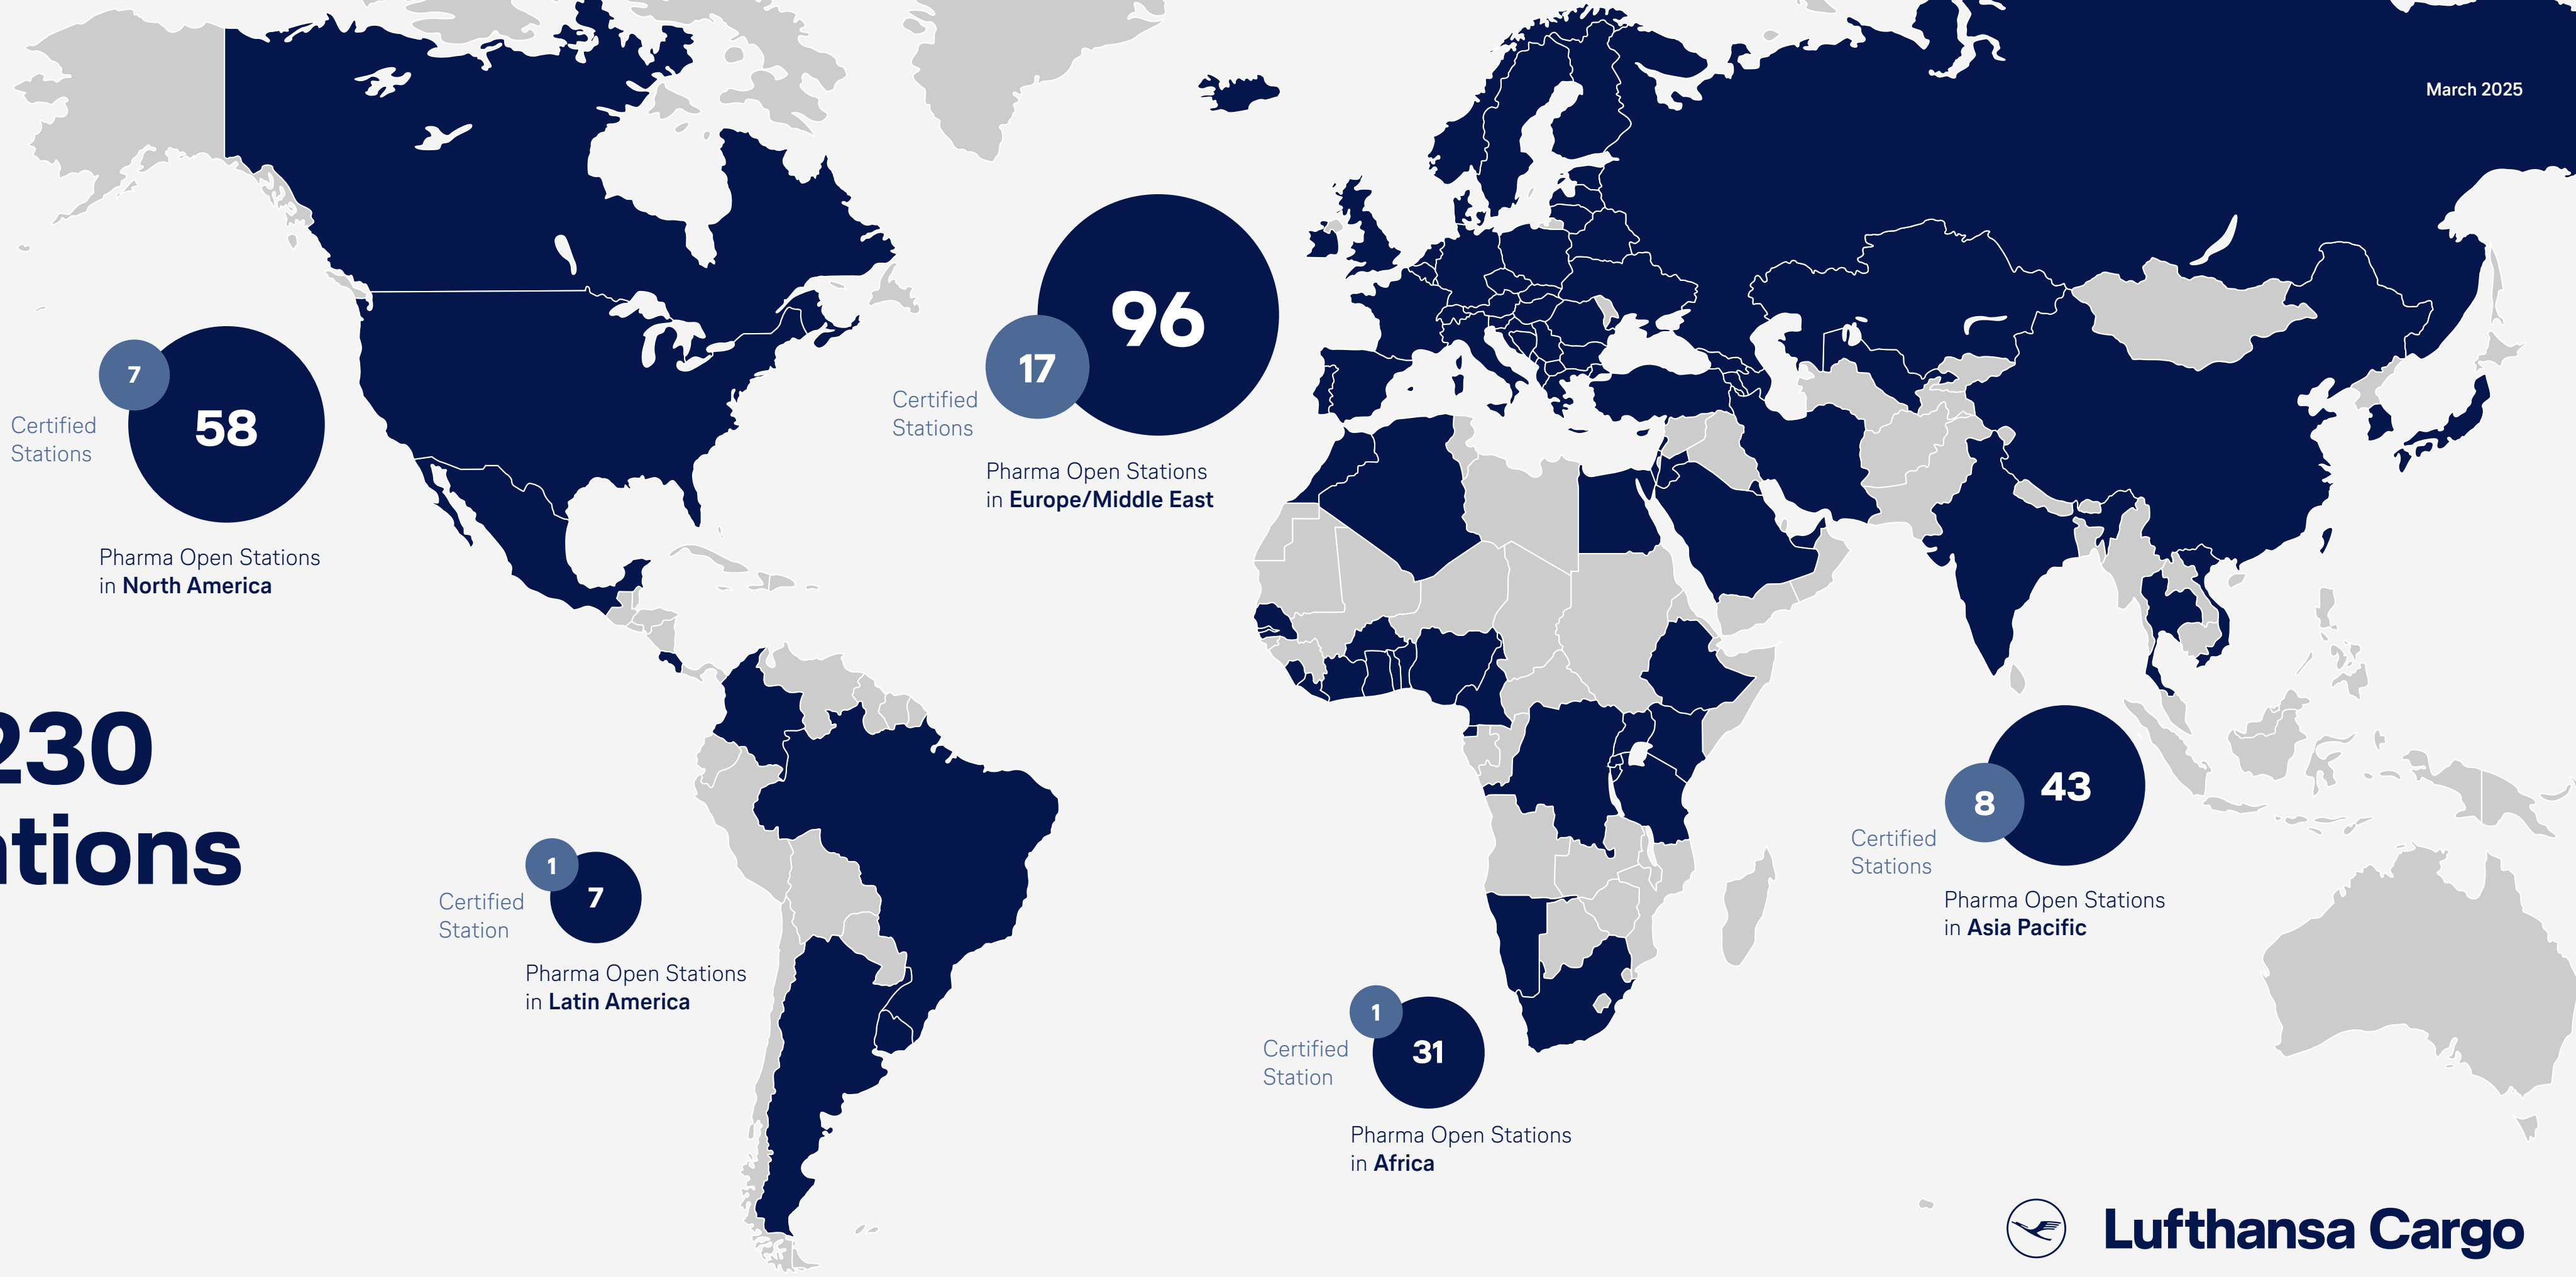

More than 230 Pharma Stations

- Pharma Stations
- 34 Certified Stations
- 229 Stations open for Passive Temperature Support
- 125 Stations open for Active Temperature Control
- 30 CEIV certified Stations
- 6 GDP certified Stations
- 130 Temperature controlled facilities 2-8°C and 15-25°C

Data may differ due to regular updates.

North America

Canada YUL ●●● YVR ●●● YYC ●●● YYZ ●●●	USA ANC ●●● ATL ●●●● AUS ●●● BDL ●●●● BOS ●●● BWI ●●● CVG ●●● DAY ●●● DEN ●●● DFW ●●● DTW ●●● ELP ●●● EWR ●●●● GSO ●●● GSP ●●● IAD ●●●●	IAH ●●●● IND ●●●● JAX ●●● JFK ●●●● LAS ●●●● LAX ●●●● LRD ●●● MCI ●●● MCO ●●●● MEM ●●● MIA ●●●● MKE ●●● MOB ●●● MSP ●●● OKC ●●● OMA ●●●	ORD ●●●●● ORF ●●● PDX ●●● PHL ●●●● PIT ●●● RIC ●●● RDU ●●●● RNO ●●● SAN ●●● SAT ●●● SEA ●●● SDF ●●● SEA ●●● SFO ●●● SLC ●●● STL ●●● TPA ●●● TUL ●●●

Latin America

Argentina EZE ●●●●	Colombia BOG ●●●
Brazil CWB ●●● GIG ●●● GRU ●●●● VCP ●●●	Uruguay MVD ●●●●

Africa

Benin COO ●●●	Democratic Republic of the Congo FIH ●●●	Ghana ACC ●●●●	Namibia WDH ●●●	South Africa CPT ●●●● JNB ●●●●
Burkina Faso OUA ●●●	Egypt CAI ●●●●	Guinea CKY ●●●	Nigeria ABV ●●● LOS ●●●● PHC ●●●	Tanzania JRO ●●● ZNY ●●●
Burundi BJM ●●●	Ethiopia ADD ●●●	Kenya NBO ●●●●	Rwanda KGL ●●●	Togo LFW ●●●
Cameroon DLA ●●● NSI ●●●	Equatorial Guinea SSG ●●●●	Liberia ROB ●●●	Senegal DSS ●●●	Uganda EBB ●●●
Côte d'Ivoire ABJ ●●●	Gambia BJL ●●●	Mauritius MRU ●●●	Sierra Leone FNA ●●●	

Europe/Middle East

Albania TIA ●●●	Bulgaria SOF ●●●	Finland HEL ●●●	FMO ●●● FRA ●●●● HAJ ●●● HAM ●●● LEJ ●●●● MUC ●●●● NUE ●●● PAD ●●● STR ●●●	Iceland KEF ●●●	Latvia RIX ●●●	North Macedonia SKP ●●●	Portugal FAO ●●● LIS ●●●● OPO ●●●	Spain BCN ●●●● BIO ●●● MAD ●●●● VLC ●●● VIT ●●●	Ukraine KBP ●●●	
Austria GRZ ●●●● LNZ ●●●● SZG ●●● VIE ●●●●	Croatia ZAG ●●●	France CDG ●●●● LYS ●●●● MLH ●●●● MRS ●●● NCE ●●● ORY ●●● SXB ●●●	Germany BER ●●●● BRE ●●● CGN ●●● DRS ●●●● DUS ●●●●	Ireland DUB ●●●●	Lithuania VNO ●●●	Norway BGO ●●● OSL ●●●● SVG ●●●	Romania OTP ●●●	Sweden ARN ●●●● GOT ●●● MMX ●●●	United Kingdom ABZ ●●● BFS ●●● BHX ●●● EDI ●●● GLA ●●● LHR ●●● MAN ●●● NCL ●●●	
Belgium BRU ●●●● LGG ●●●●	Czech Republic PRG ●●●●	Denmark BLL ●●●● CPH ●●●●	Estonia TLL ●●●	Greece ATH ●●●● SKG ●●●	Malta MLA ●●●	Poland GDN ●●● KRK ●●● KTW ●●● WAW ●●●●	Russia SVO ●●●●	Serbia BEG ●●●	Slovakia BTS ●●●	Slovenia LJU ●●●
Belarus MSQ ●●●	Belgium BRU ●●●● LGG ●●●●	Belgium BRU ●●●● LGG ●●●●	Belgium BRU ●●●● LGG ●●●●	Belgium BRU ●●●● LGG ●●●●	Belgium BRU ●●●● LGG ●●●●	Belgium BRU ●●●● LGG ●●●●	Belgium BRU ●●●● LGG ●●●●	Belgium BRU ●●●● LGG ●●●●	Belgium BRU ●●●● LGG ●●●●	

Asia Pacific

Armenia EVN ●●●	Georgia TBS ●●●	Japan HND ●●●● KIX ●●●● NGO ●●●● NRT ●●●●	Maldives MLE ●●●	Turkey ADB ●●● ESB ●●● IST ●●●
Azerbaijan GYD ●●●	India BOM ●●●● BLR ●●●● DEL ●●●● HYD ●●●● MAA ●●●●	Kazakhstan ALA ●●●	South Korea ICN ●●●	United Arab Emirates RUH ●●● SIN ●●●● SHJ ●●● AUH ●●●● DXB ●●●●
Bahrain BAH ●●●	Iran IKA ●●●	Iran IKA ●●●	Sri Lanka CMB ●●●	Uzbekistan TAS ●●●
China CTU ●●● CGO ●●●● HKG ●●●● PEK ●●●● PVG ●●●● SHE ●●● SZX ●●● TAO ●●●	Israel TLV ●●●	Israel TLV ●●●	Sri Lanka CMB ●●●	Uzbekistan TAS ●●●
Bahrain BAH ●●●	Iran IKA ●●●	Iran IKA ●●●	Sri Lanka CMB ●●●	Uzbekistan TAS ●●●